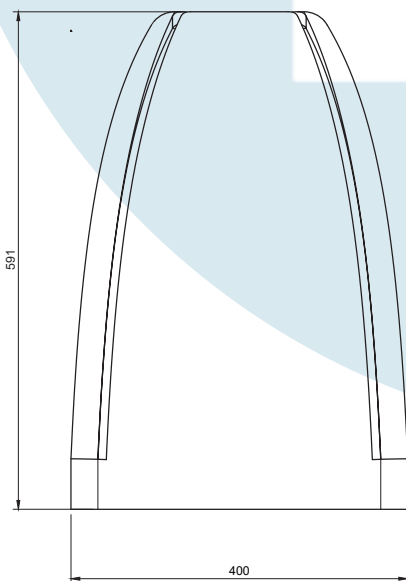

# SLAT OPTIONS

HeatForm offers 2 different slat types, the standard profile 60x14mm with 3 closed air chambers and the premium profile 67,5x16,5mm with 4 closed air chambers. The standard profile is available in PVC and polycarbonate. The premium profile is exclusively available in PC solar and aluminum look.

## INSULATION VALUES OF THE HEATFORM SLATS:

- Standard profile 60x14mm :  $U = 4.55 \text{ W/m}^2\text{K}$
- Standard profile 67.5x16.5mm :  $U = 3.80 \text{ W/m}^2\text{K}$

White PVC

Grey PVC

Beige PVC

Blue PVC

Solar PC

Alu PC

Blue PC - Premium

Transparent PC - Premium

End Stand Dimensions

“The Wave was born out of a desire to create a pool cover which was not only robust and reliable but also looked good. We wanted to create something which finished the pool off nicely but didn’t distract from the overall aesthetic. A finishing touch, a final flourish, if you will. The options for integrated lights and music bring an element of playfulness and as with all our HeatForm products, the solar option offers cost savings and energy efficiency”