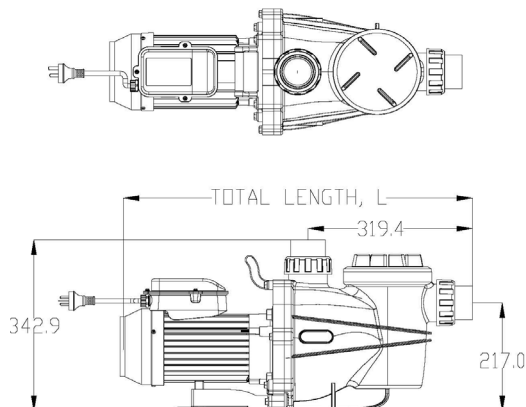

## DESCRIPTION

Operating mode(s)	Controlled by the filtration timer
Nominal speed	2850 RPM
Safety features	Automatic shutdown in case of high amperage / overheat situation
Filter basket volume	2 L
Compatible pipework	2" inlet & outlet union tailpieces provided
Use	Fresh water and salt water up to 6 g/L (6000 ppm)

## TECHNICAL SPECIFICATIONS

Model	0.5 HP	0.75 HP	1 HP	1.5 HP	2 HP
Pump type	Self-priming water pump				
Motor type	Asynchronous motor, TEFC, class F insulation				
Efficiency	> 80 % (as per IE3 standard)				
Output power HP (P2)	0.5	0.75	1	1.5	2
Input power Kw (P2)	0.53	0.73	1.0	1.61	2
Max amperage (A)	2.4	3.3	4.7	6.9	9.0
Power Supply	Single phase		Single phase or Three phase		
Flow rate at 10m head (m³/h)	6 m³/h	9 m³/h	15 m³/h	23 m³/h	29 m³/h
Maximum flow rate (m³/h)	15 m³/h	17 m³/h	23 m³/h	30 m³/h	35m³/h
Maximum water temperature	40 °C				
Protection rating	IPX5				

Pump PN	HP	TOTAL LENGTH, L (mm)
248050EUM	0.50HP	626
248075EUM	0.75HP	626
248100EUM	1.00HP	626
248150EUM	1.50HP	645
248200EUM	2.00HP	685
2481009EUM	ECO-V100	657
2481509EUM	ECO-V150	657

Available exclusively from: