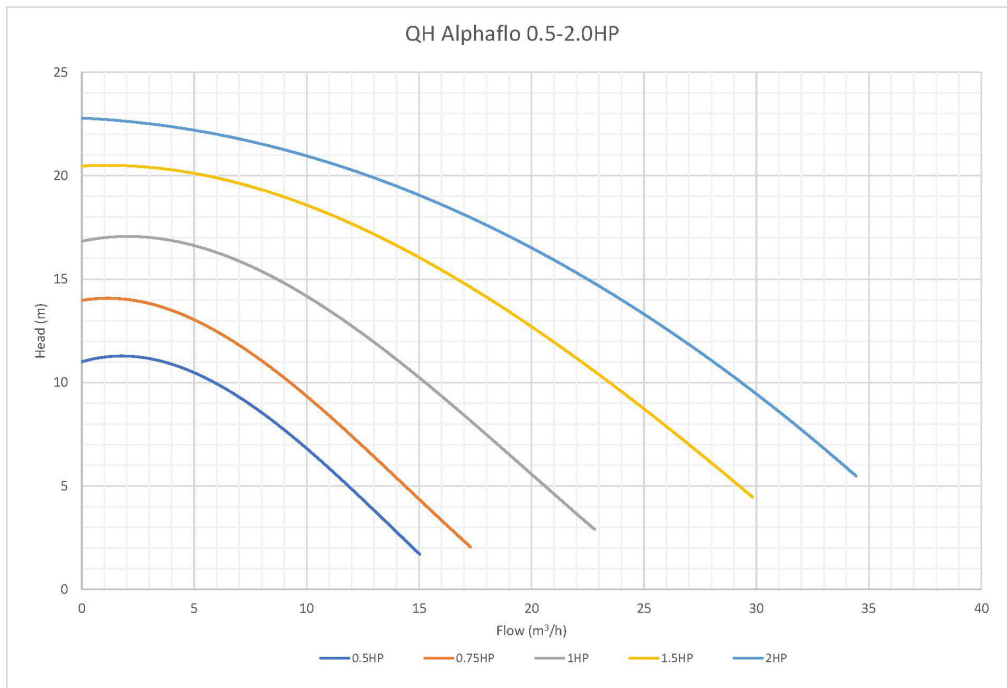

# Alphaflo

POOL AND SPA  
PUMPS

- ◇ Highly energy-efficient synchronised motor
- ◇ High capacity pre-filter
- ◇ High head and high flow
- ◇ Direct retrofit to CTX
- ◇ Robust strong build
- ◇ Full 3 year HeatForm warranty
- ◇ 0.5, 0.75, 1.0, 1.5 and 2HP single speed versions
- ◇ 2" and 63mm unions supplied

## DESCRIPTION

Operating mode(s)	Controlled by the filtration timer
Nominal speed	2850 RPM
Safety features	Automatic shutdown in case of high amperage / overheat situation
Filter basket volume	2 L
Compatible pipework	2" inlet & outlet union tailpieces provided
Use	Fresh water and salt water up to 6 g/L (6000 ppm)

## TECHNICAL SPECIFICATIONS

Model	0.5 HP	0.75 HP	1 HP	1.5 HP	2 HP
Pump type	Self-priming water pump				
Motor type	Asynchronous motor, TEFC, class F insulation				
Efficiency	> 80 % (as per IE3 standard)				
Output power HP (P2)	0.5	0.75	1	1.5	2
Input power Kw (P2)	0.53	0.73	1.0	1.61	2
Max amperage (A)	2.4	3.3	4.7	6.9	9.0
Power Supply	Single phase		Single phase or Three phase		
Flow rate at 10m head (m³/h)	6 m³/h	9 m³/h	15 m³/h	23 m³/h	29 m³/h
Maximum flow rate (m³/h)	15 m³/h	17 m³/h	23 m³/h	30 m³/h	35m³/h
Maximum water temperature	40 °C				
Protection rating	IPX5				

Pump PN	HP	TOTAL LENGTH, L (mm)
248050EUM	0.50HP	626
248075EUM	0.75HP	626
248100EUM	1.00HP	626
248150EUM	1.50HP	645
248200EUM	2.00HP	685
2481009EUM	ECO-V100	657
2481509EUM	ECO-V150	657

Available exclusively from: